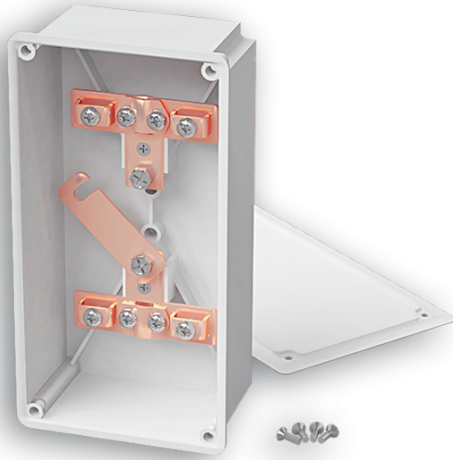

DATASHEET
002862
EARTH BOX (COPPERED Fe) 5 IN + 5 OUT

Dimensions WxHxD (mm)	100x200x60
EAN	5600307039007
Color	White
Tariff Code	85371099
Gross Weight (Kg)	0.45
Volume (m³)	0.0031

Protection and Security

Installation Temperature	Mín: -5°C Máx: 40°C
---------------------------------	---------------------

Electrical Features

Frequency	50Hz
Connection Capacity	Entradas: 1x25mm ² + 4x16mm ² Saídas: 1x25mm ² + 4x16mm ²